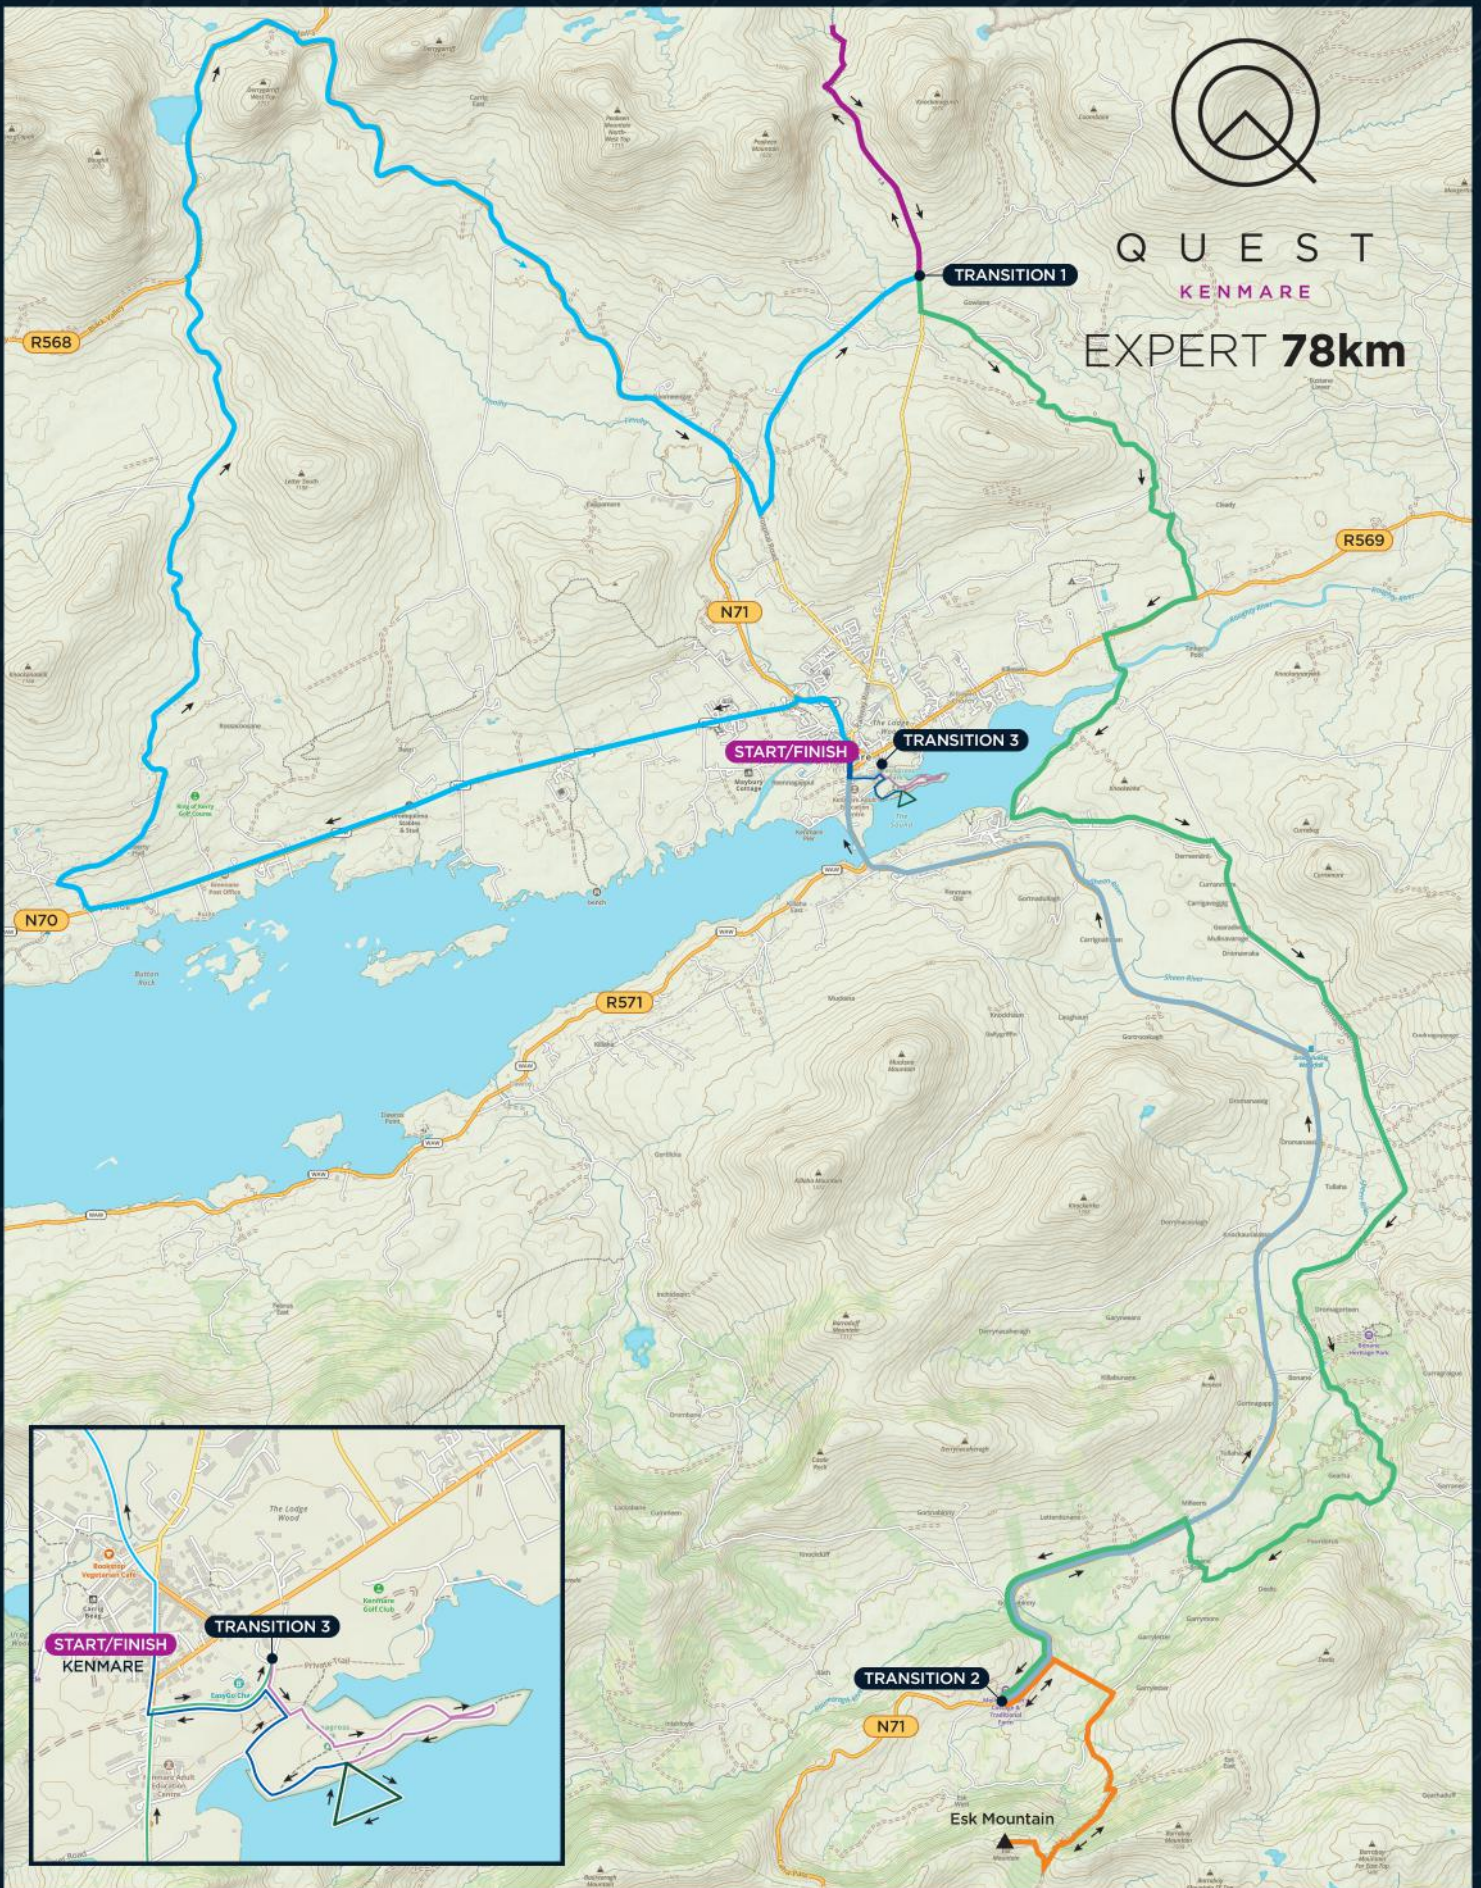

QUEST KENMARE EXPERT 78km

	Stage 1: Cycle	26km
	Stage 2: Run	7.5km
	Stage 3: Cycle	19km
	Stage 4: Run	8km
	Stage 5: Cycle	14.2km
	Stage 6: Run	1km
	Stage 7: Kayak	1km
	Stage 8: Run	1.1km
	TOTAL	77.8km