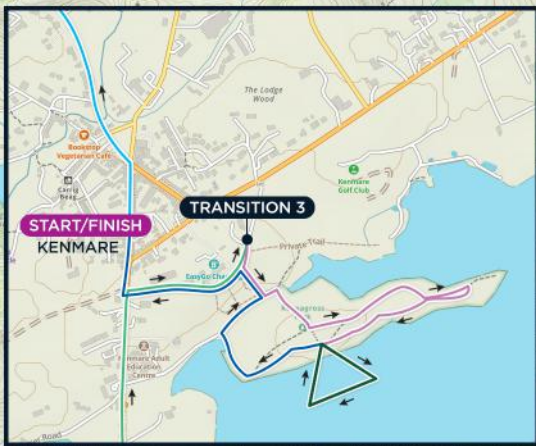

QUEST KENMARE EXPERT 78km

	Stage 1: Cycle	26km
	Stage 2: Run	7.5km
	Stage 3: Cycle	19km
	Stage 4: Run	8km
	Stage 5: Cycle	14.2km
	Stage 6: Run	1km
	Stage 7: Kayak	1km
	Stage 8: Run	1.1km
	TOTAL	77.8km